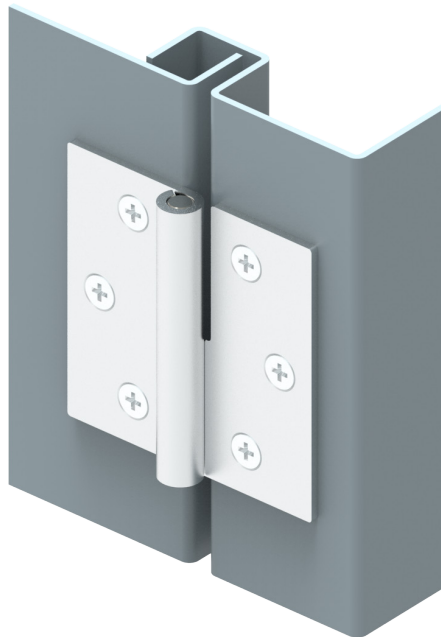

FLAT HINGES

LIFT-OFF HINGE

4299

- Stainless steel version: page 494
- Designed for plain/flush-mounted doors
- Suitable for left- and right-hand applications

MATERIAL

BODY: Steel
PIN: Stainless Steel

FINISH

Zinc plated

Hinge Rotation Angle

MATERIAL	M	FINISH	F
Steel	6	Zinc plated	3

DOOR DIRECTION	
Right hand	001
Left hand	002

Group Code	Material	Finish	Door Direction
4299	6	3	