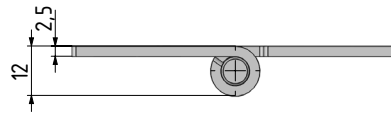

FLAT HINGES

LIFT-OFF HINGE

4299

- Stainless steel version: page 494
- Designed for plain/flush-mounted doors
- Suitable for left- and right-hand applications

MATERIAL

BODY: Steel
PIN: Stainless Steel

FINISH

Zinc plated

Hinge Rotation Angle

MATERIAL	M	FINISH	F
Steel	6	Zinc plated	3

DOOR DIRECTION	
Right hand	001
Left hand	002

Group Code	Material	Finish	Door Direction
4299	6	3	