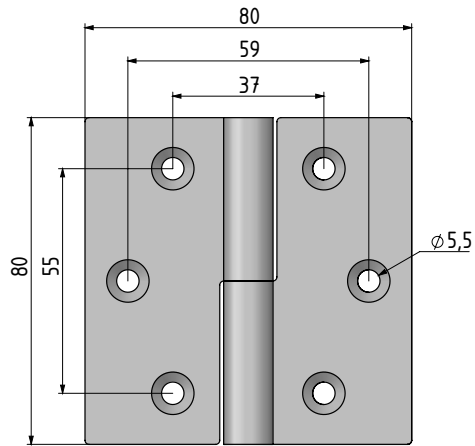

FLAT HINGES

LIFT-OFF HINGE

4299

- Stainless steel version: page 494
- Designed for plain/flush-mounted doors
- Suitable for left- and right-hand applications

MATERIAL

BODY: Steel
PIN: Stainless Steel

FINISH

Zinc plated

Hinge Rotation Angle

MATERIAL	M	FINISH	F
Steel	6	Zinc plated	3

DOOR DIRECTION	
Right hand	001
Left hand	002

Group Code	Material	Finish	Door Direction
4299	6	3	