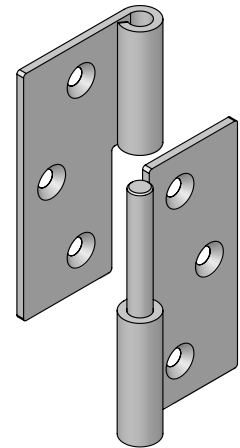

FLAT HINGES

LIFT-OFF HINGE

4299

- Stainless steel version: page 494
- Designed for plain/flush-mounted doors
- Suitable for left- and right-hand applications

MATERIAL

BODY: Steel
PIN: Stainless Steel

FINISH

Zinc plated

Hinge Rotation Angle

MATERIAL	M	FINISH	F
Steel	6	Zinc plated	3

DOOR DIRECTION	
Right hand	001
Left hand	002

Group Code	Material	Finish	Door Direction
4299	6	3	